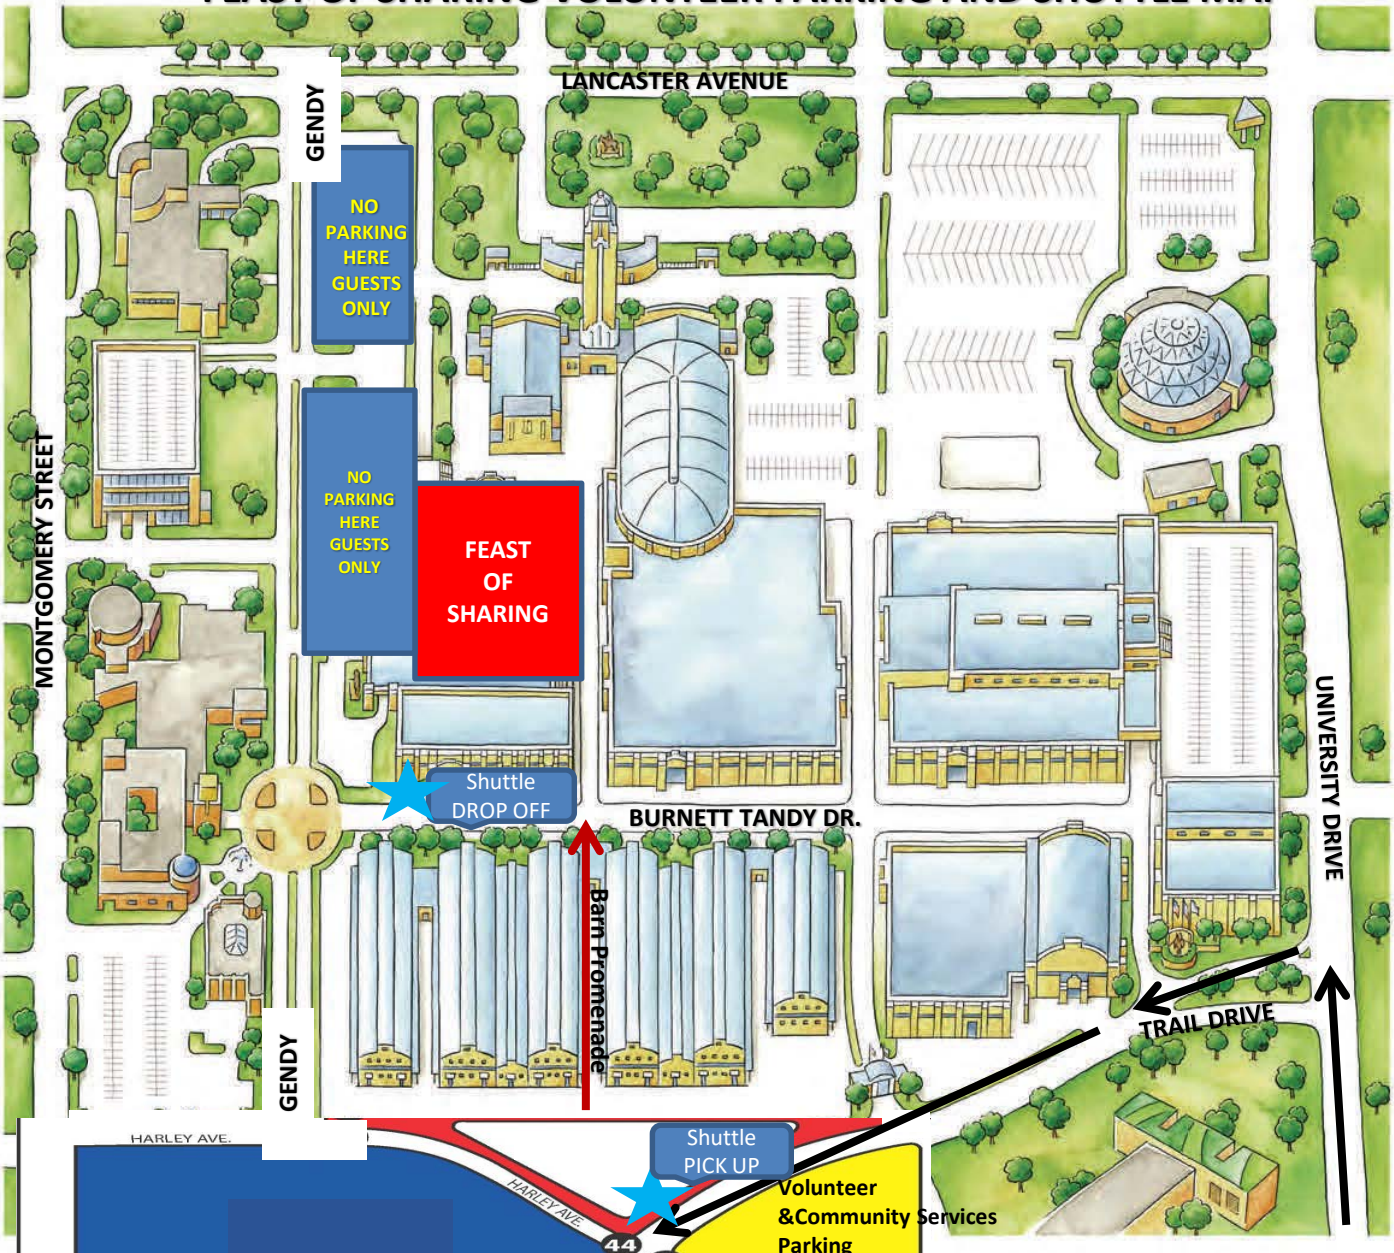

FEAST OF SHARING VOLUNTEER PARKING AND SHUTTLE MAP

Driving Directions to

Feast of Sharing – Volunteer Parking & Walking Path

Please follow directions below to get to University Drive.

Once you get to University Drive, you turn North onto University Drive. Turn West (left) on Trail Drive then left into the Yellow Lot to park your vehicle. The shuttle will pick up/drop off at Gate #44 or if walking, volunteers can pass through Gate #44 via the Barn Promenade.

From the North:

Take I-35W South to downtown Fort Worth. Exit I-30 West to Abilene. Travel approximately 3 miles past downtown Fort Worth to the University Drive Exit (Exit 12A).

From the South:

Take I-35W North to downtown Fort Worth. Exit I-30 West to Abilene. Travel approximately 3 miles past downtown Fort Worth to the University Drive Exit (Exit 12A). Turn North (right) on University Drive. Follow directions above.

From the East:

Take I-30 West approximately 3 miles past downtown Fort Worth to the University Drive Exit (Exit 12A). Turn left (North) at light. Follow directions from above.

From the West:

Take I-30 East to University Drive Exit (Exit 12A). Turn North (left) on University Drive. Follow Directions from above.